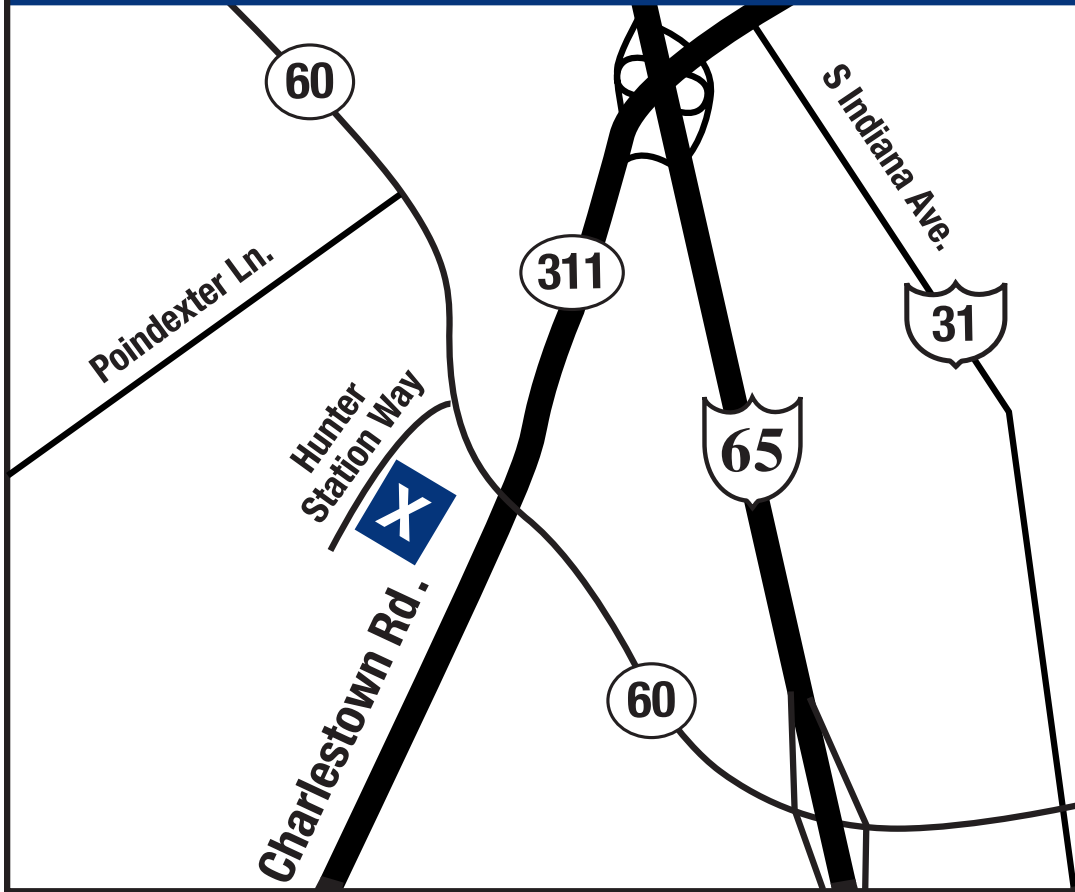

Southern Indiana Rehab Hospital at Hunter Station

Southern Indiana Rehab Hospital
130 Hunter Station Way
Sellersburg, IN 47172
812-246-2981/Fax 812-246-3107